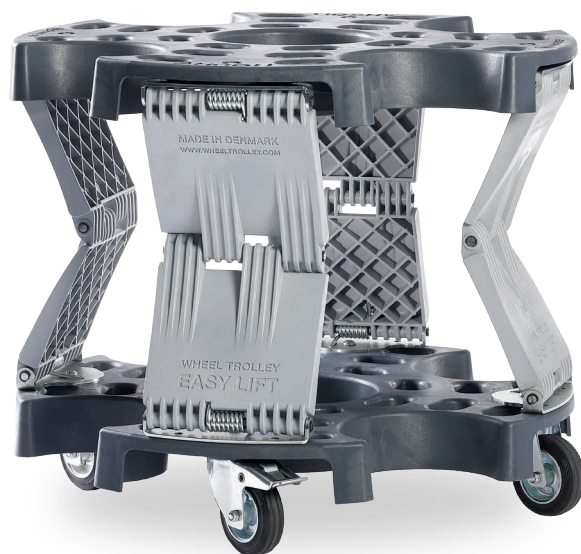

## AUTOMATIC ADJUSTMENT OF THE HEIGHT IN RELATION TO THE LOAD

### THE MOST ERGONOMIC WHEEL TROLLEY TO WORK WITH!

Wheel Trolley Easy Lift is our brand new invention. It is the most ergonomic variant within our range of Wheel Trolleys.

It is an elevated Wheel Trolley, which, with the help of springs, raises and lowers in relation to load. A brilliant feature, when you wish to save yourself for heavy lifting and relieve knees and back.

The trolley is intended for 4 wheels and may be used for, amongst others, the mounting and dismounting of wheels, at tyre racks and as an ergonomically correct transfer to the tyre changing machine.

Wheel Trolley Easy Lift can - with just a small investment - improve the work environment considerably when handling tyres.

#### FEATURES

- Adjusts height in relation to the load
- Designed for 4 wheels and may be used for, amongst others, the mounting/dismounting of wheels
- Supplied with wheel brakes on 2 casters
- Improves ergonomics when handling tyres
- Stackable up to 4 pcs., hereby the 2 lower ones fold together